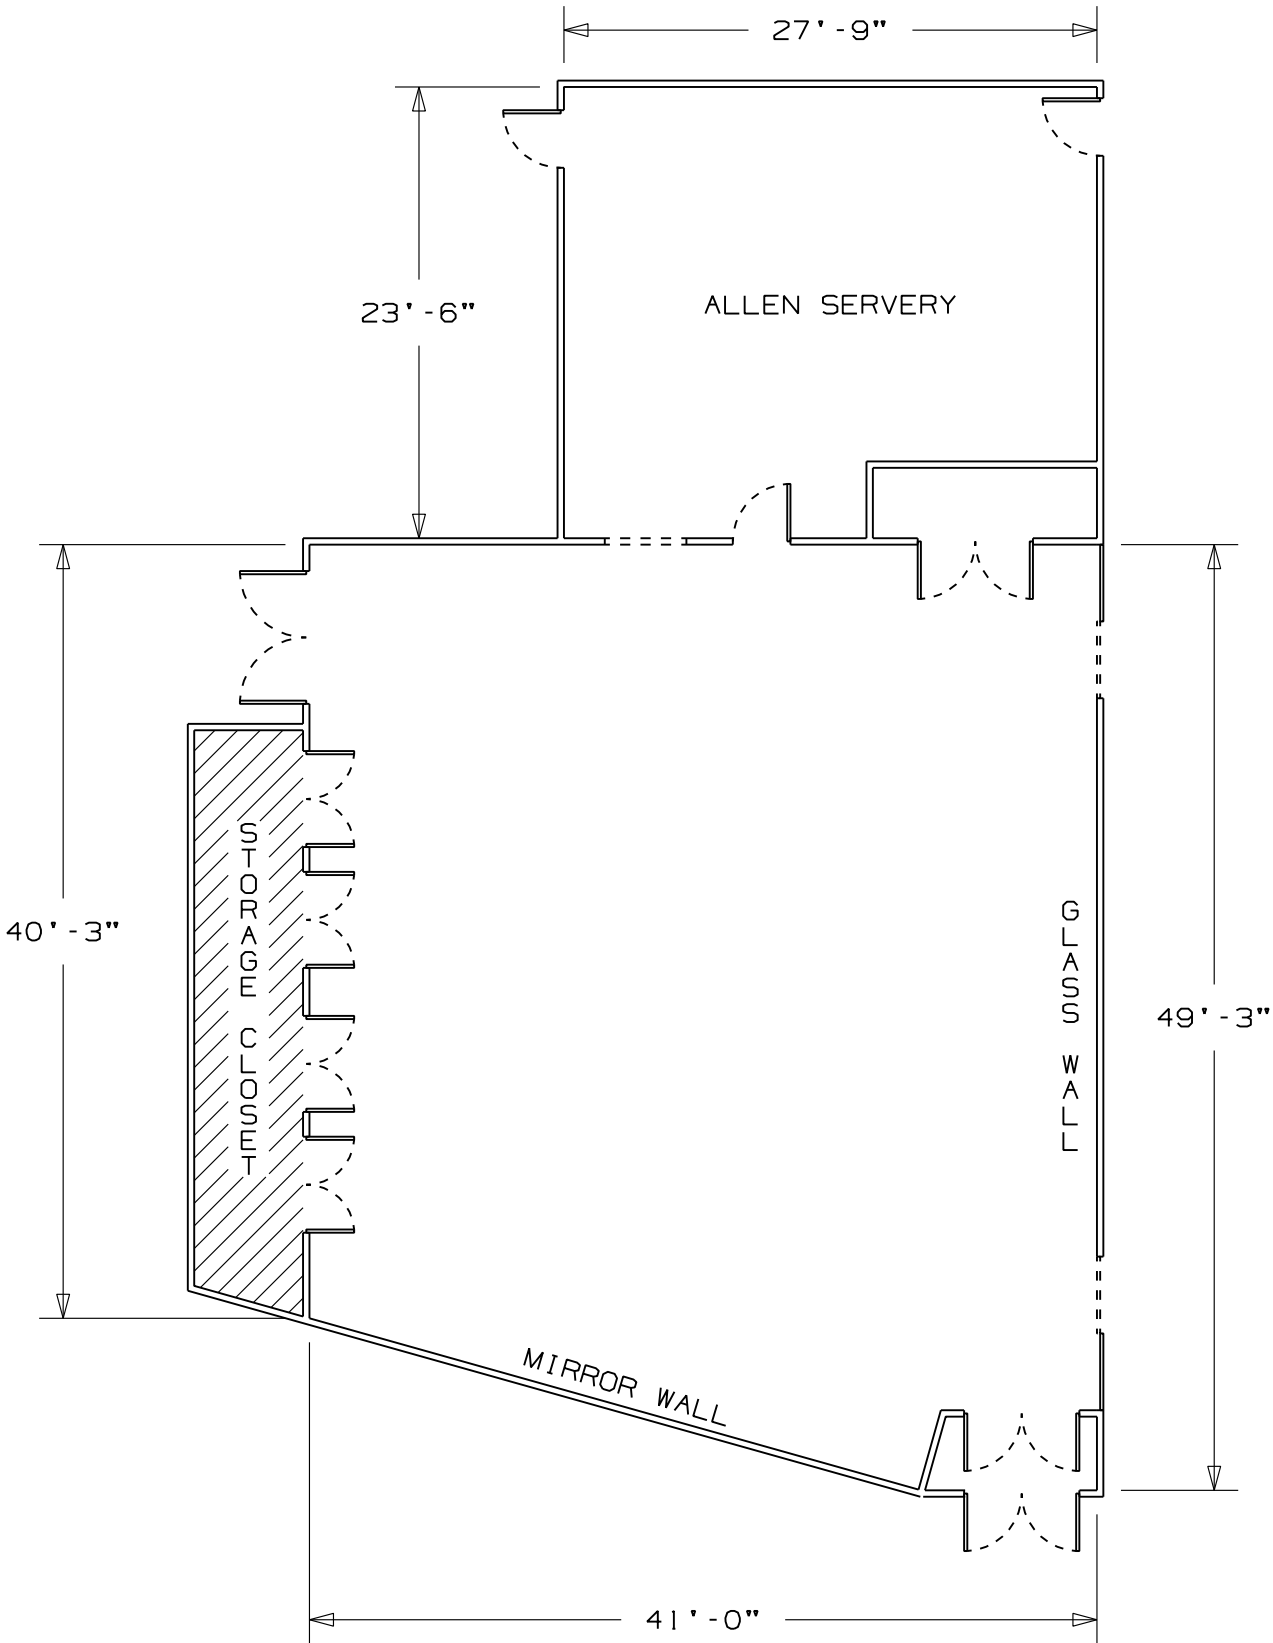

20 FOOT SCALE

WENDLAND HALL

DWG NO.

CULTURAL ACTIVITIES CENTER PROPRIETARY INFORMATION

UNLESS OTHERWISE SPECIFIED, DIMENSION ARE IN INCHES

Azalee Marshall Cultural Activities Center
 3011 North Third Street
 Temple, TX 76501
 254.773.9926
 254.780.7292 (facilities)

| | | |
|-----------|-------------------|------------------------------|
| SIZE A | SCALE 1" = 10' | DRAWING NO. WENDLAND HALL |
| SH 1 | REV B | RELEASED 13 APRIL 2011 |